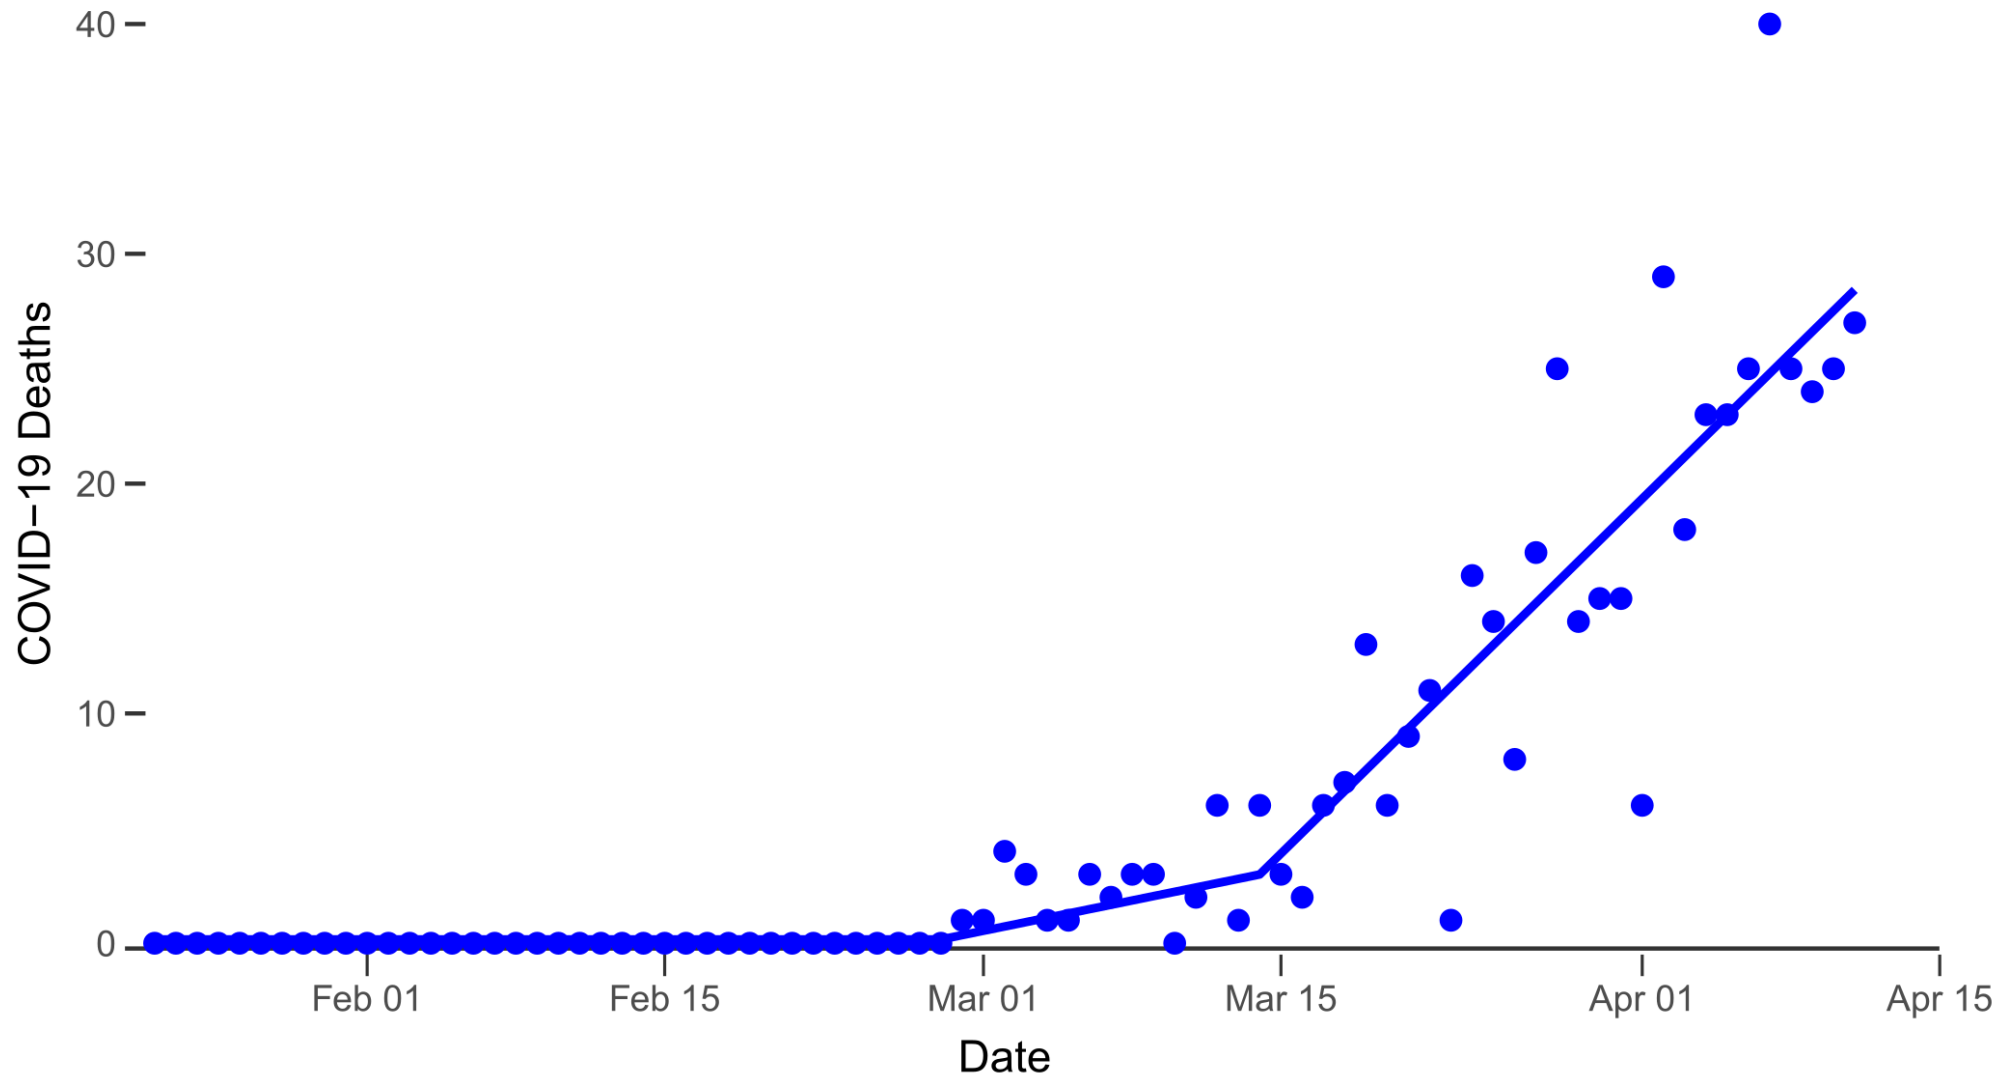

COVID-19 Deaths in Washington State

presented by