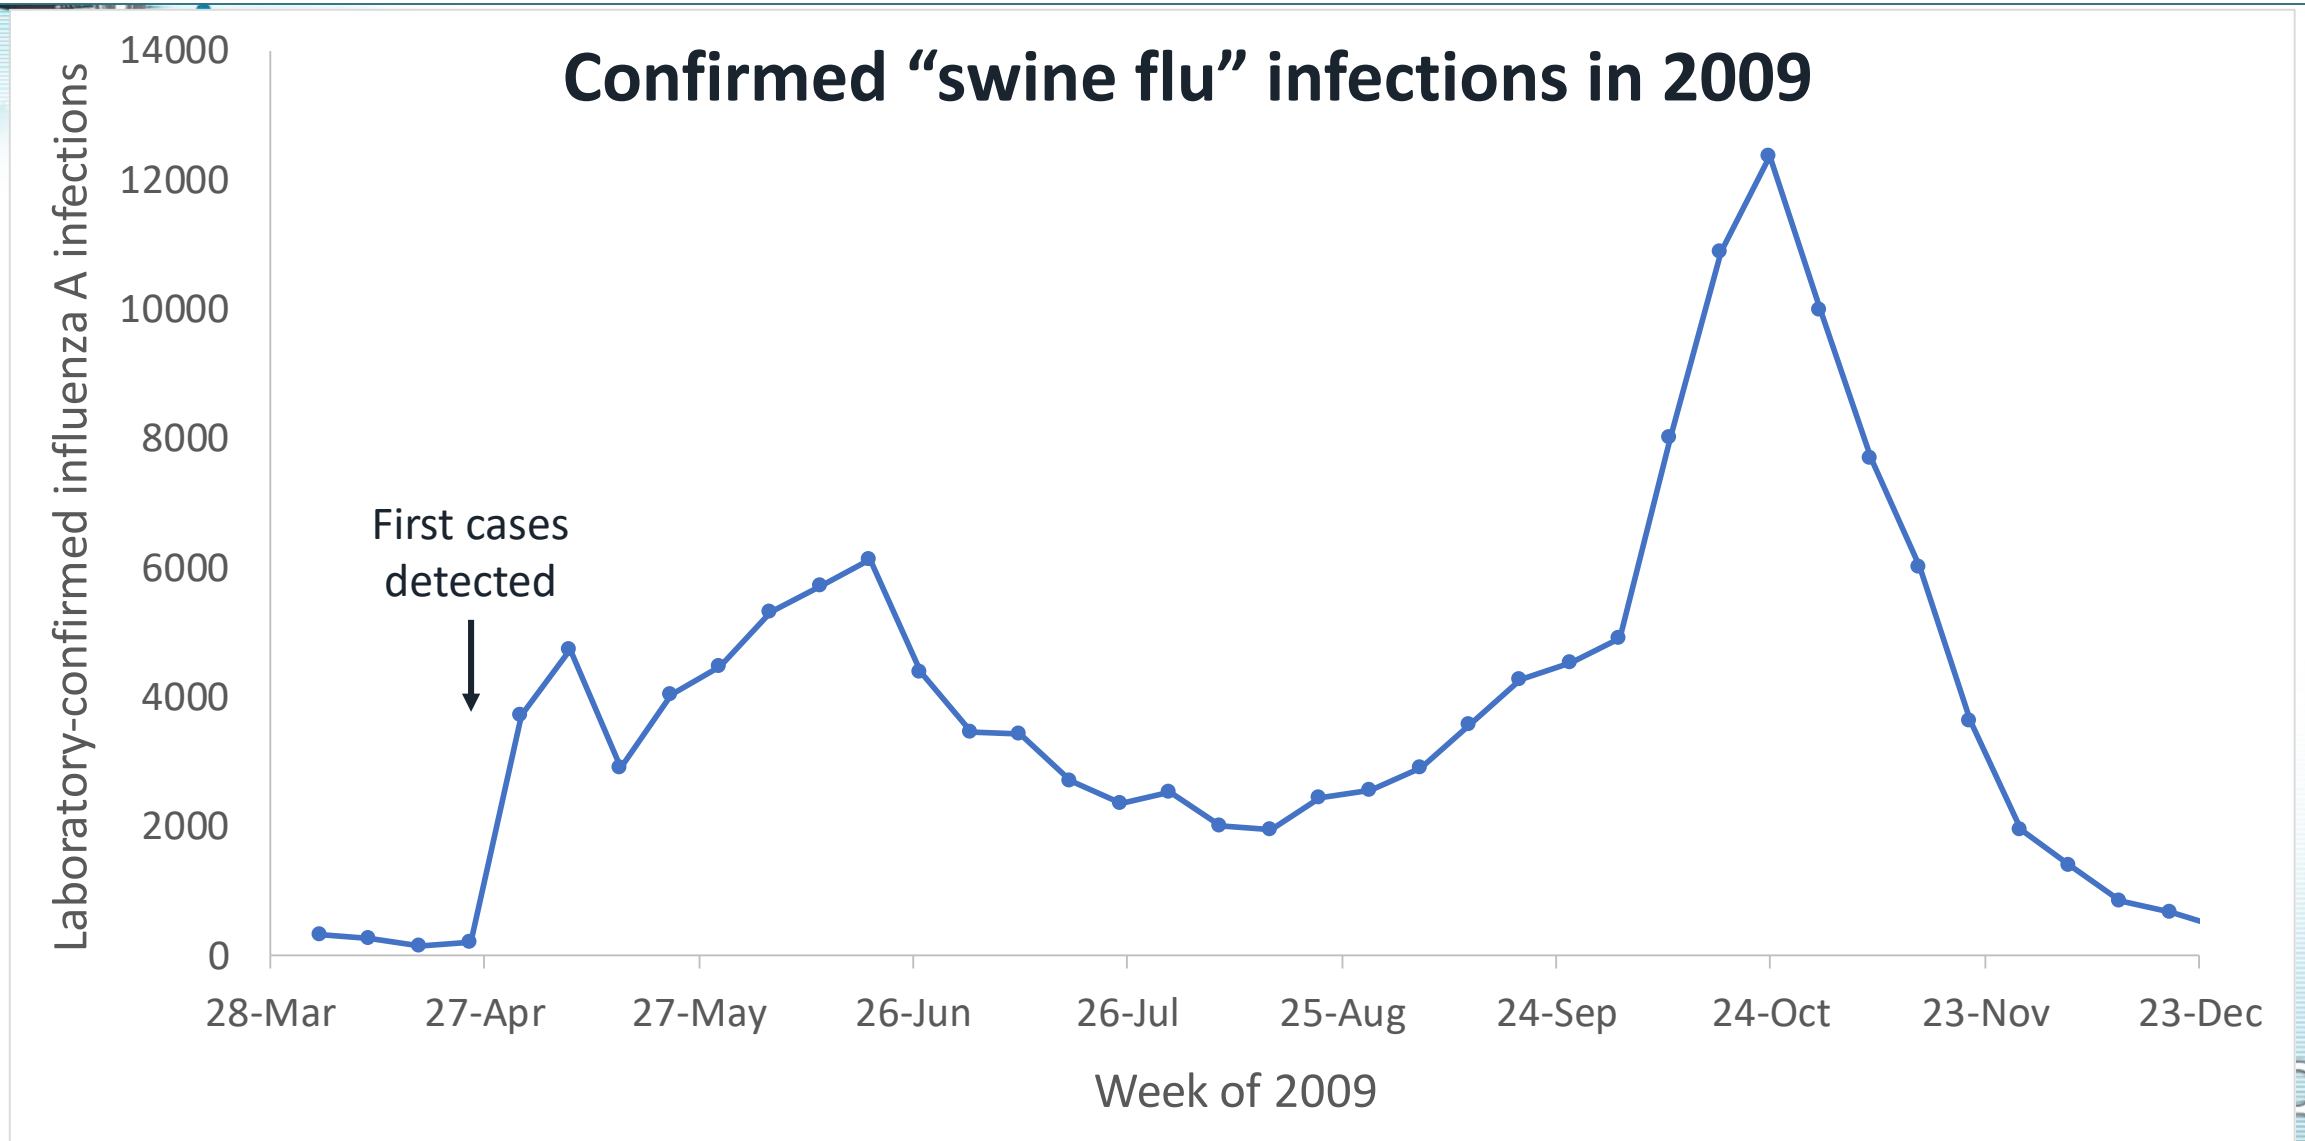

Susceptible

Exposed

Infectious

Recovered

$$\frac{dS}{dt} = B - \beta SI - \mu S$$

$$\frac{dE}{dt} = \beta SI - (\nu + \mu) E$$

$$\frac{dI}{dt} = \nu E - (\gamma + \mu + \delta) I$$

$$\frac{dR}{dt} = \gamma I - \mu R$$

Forecasting using mechanistic models

presented by KAISER PERMANENTE

Projected hospitalizations
Washington

COVID-19 Deaths in Washington State

presented by

First question: is SARS-CoV-2 is seasonal?

Question 2: How many asymptomatic infections? (Mock data)

COVID-19 Vaccine Trial at KPWA

- Sponsored by National Institutes of Health
- Vaccine made by Moderna Therapeutics
- Vaccine does not include any parts of the virus – can't cause infection
- Study started with people age 18 to 55
- May soon add people age 56+
- This is “Phase 1” —testing safety and immune response
- Effectiveness will be tested later
- Trial will take 14 months. Why so long? So we can assess safety and effectiveness before distributing to millions of healthy people.