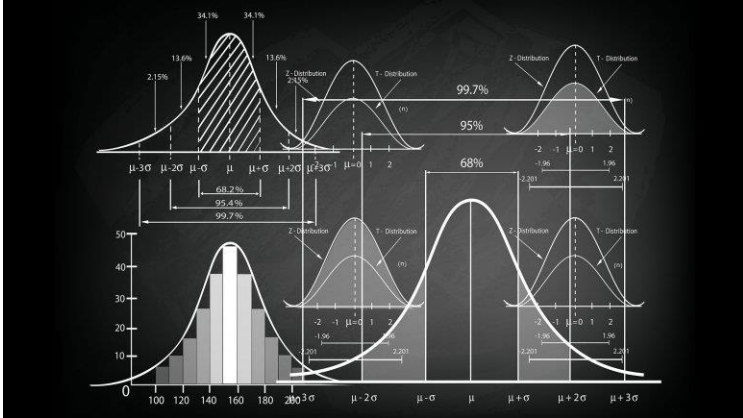

How do we forecast epidemics?

presented by KAISER PERMANENTE

Statistical

Source: <https://online.stanford.edu/courses/hrp259-introduction-probability-and-statistics-epidemiology>