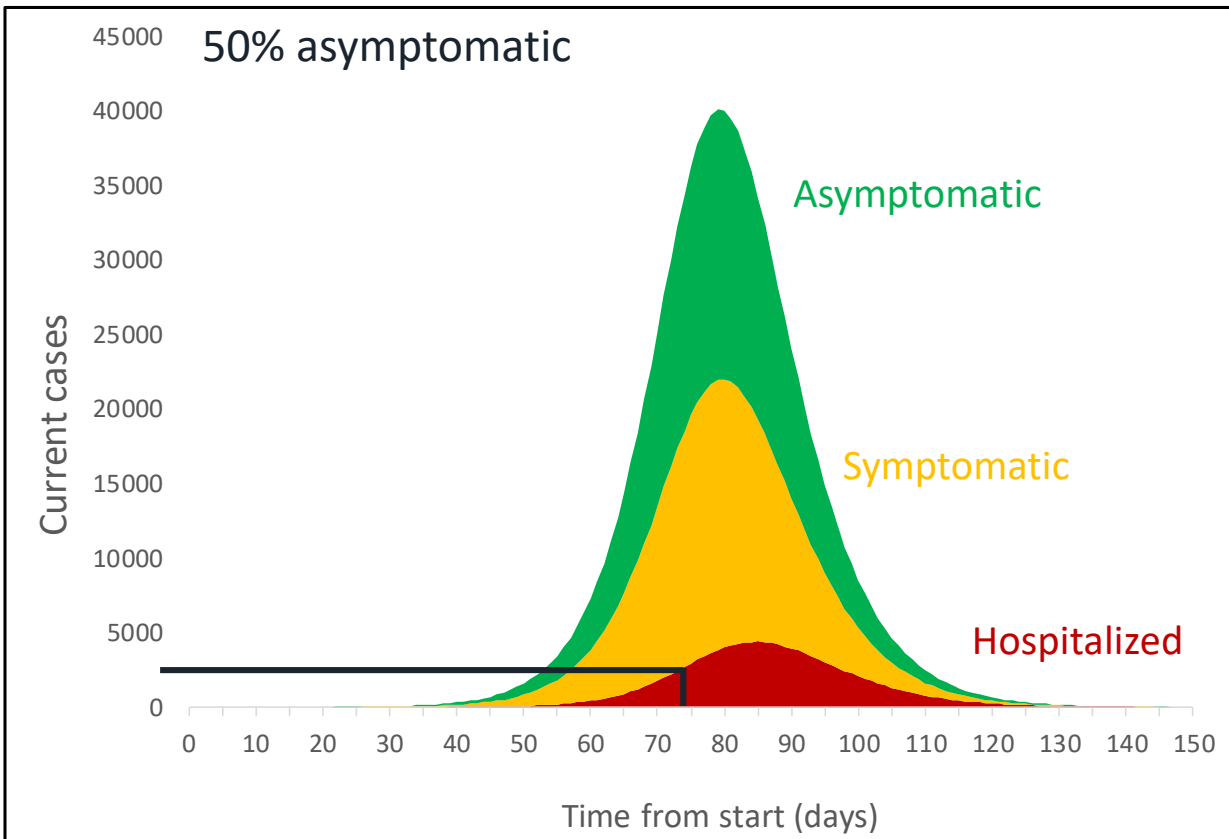

Susceptible

Exposed

Infectious

Recovered

$$\frac{dS}{dt} = B - \beta SI - \mu S$$

$$\frac{dE}{dt} = \beta SI - (\nu + \mu) E$$

$$\frac{dI}{dt} = \nu E - (\gamma + \mu + \delta) I$$

$$\frac{dR}{dt} = \gamma I - \mu R$$

Forecasting using mechanistic models

presented by KAISER PERMANENTE

Projected hospitalizations
Washington

COVID-19 Deaths in Washington State

presented by

First question: is SARS-CoV-2 is seasonal?

Question 2: How many asymptomatic infections? (Mock data)

COVID-19 Vaccine Trial at KPWA

- Sponsored by National Institutes of Health
- Vaccine made by Moderna Therapeutics
- Vaccine does not include any parts of the virus – can't cause infection
- Study started with people age 18 to 55
- May soon add people age 56+
- This is “Phase 1” —testing safety and immune response
- Effectiveness will be tested later
- Trial will take 14 months. Why so long? So we can assess safety and effectiveness before distributing to millions of healthy people.