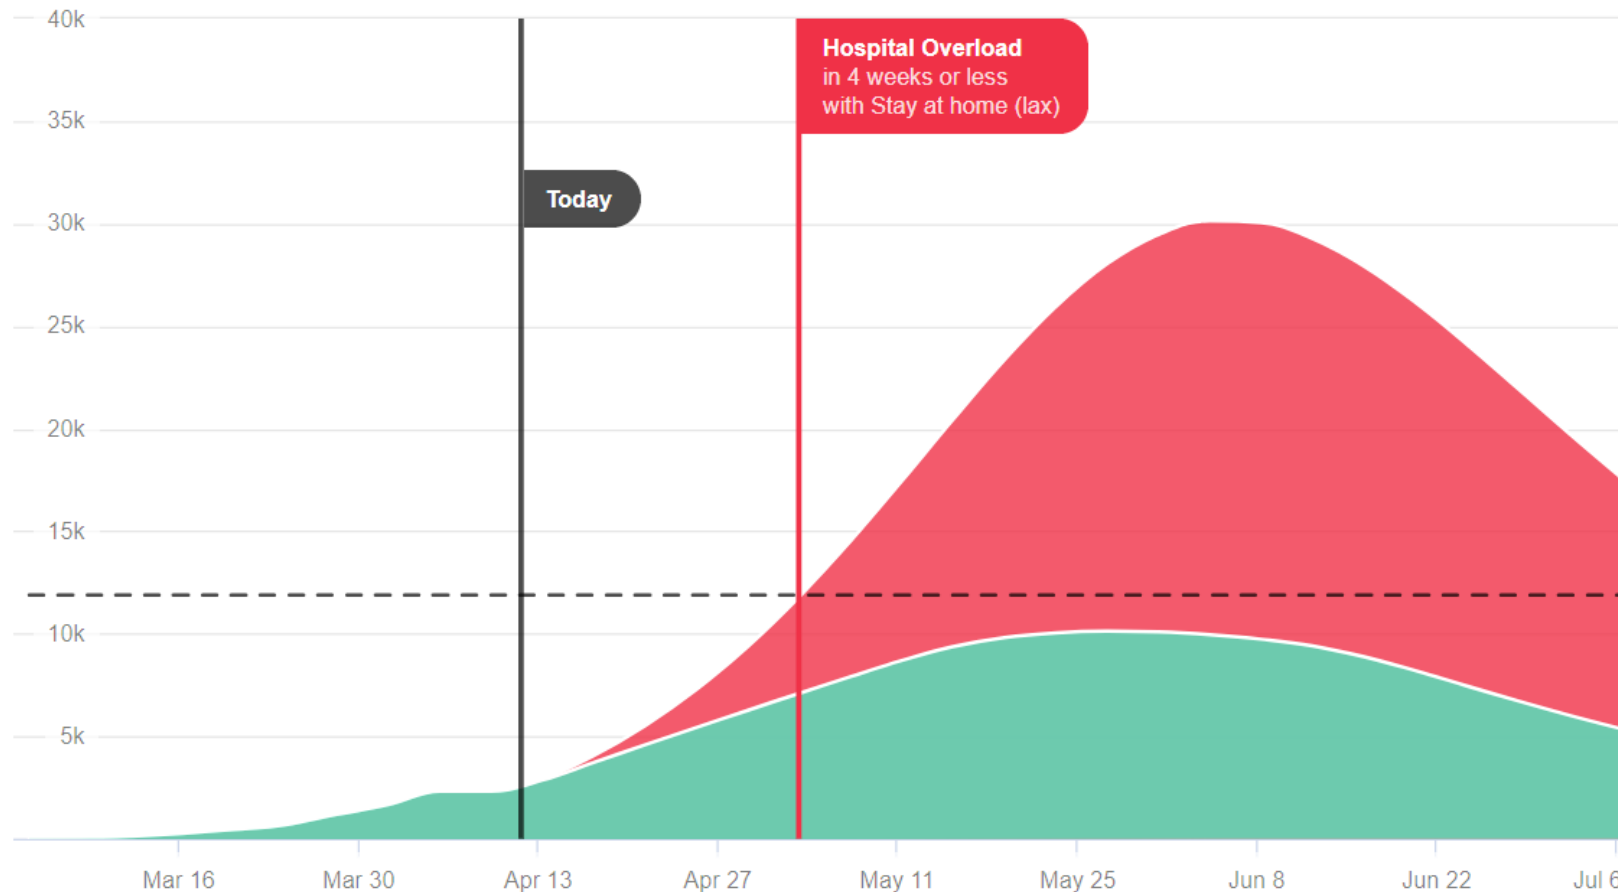

Susceptible

Exposed

Infectious

Recovered

$$\frac{dS}{dt} = B - \beta SI - \mu S$$

$$\frac{dE}{dt} = \beta SI - (\nu + \mu) E$$

$$\frac{dI}{dt} = \nu E - (\gamma + \mu + \delta) I$$

$$\frac{dR}{dt} = \gamma I - \mu R$$

Forecasting using mechanistic models

presented by KAISER PERMANENTE

Projected hospitalizations
Washington

COVID-19 Deaths in Washington State

presented by

First question: is SARS-CoV-2 is seasonal?

Question 2: How many asymptomatic infections? (Mock data)

COVID-19 Vaccine Trial at KPWA

- Sponsored by National Institutes of Health
- Vaccine made by Moderna Therapeutics
- Vaccine does not include any parts of the virus – can't cause infection
- Study started with people age 18 to 55
- May soon add people age 56+
- This is “Phase 1” —testing safety and immune response
- Effectiveness will be tested later
- Trial will take 14 months. Why so long? So we can assess safety and effectiveness before distributing to millions of healthy people.