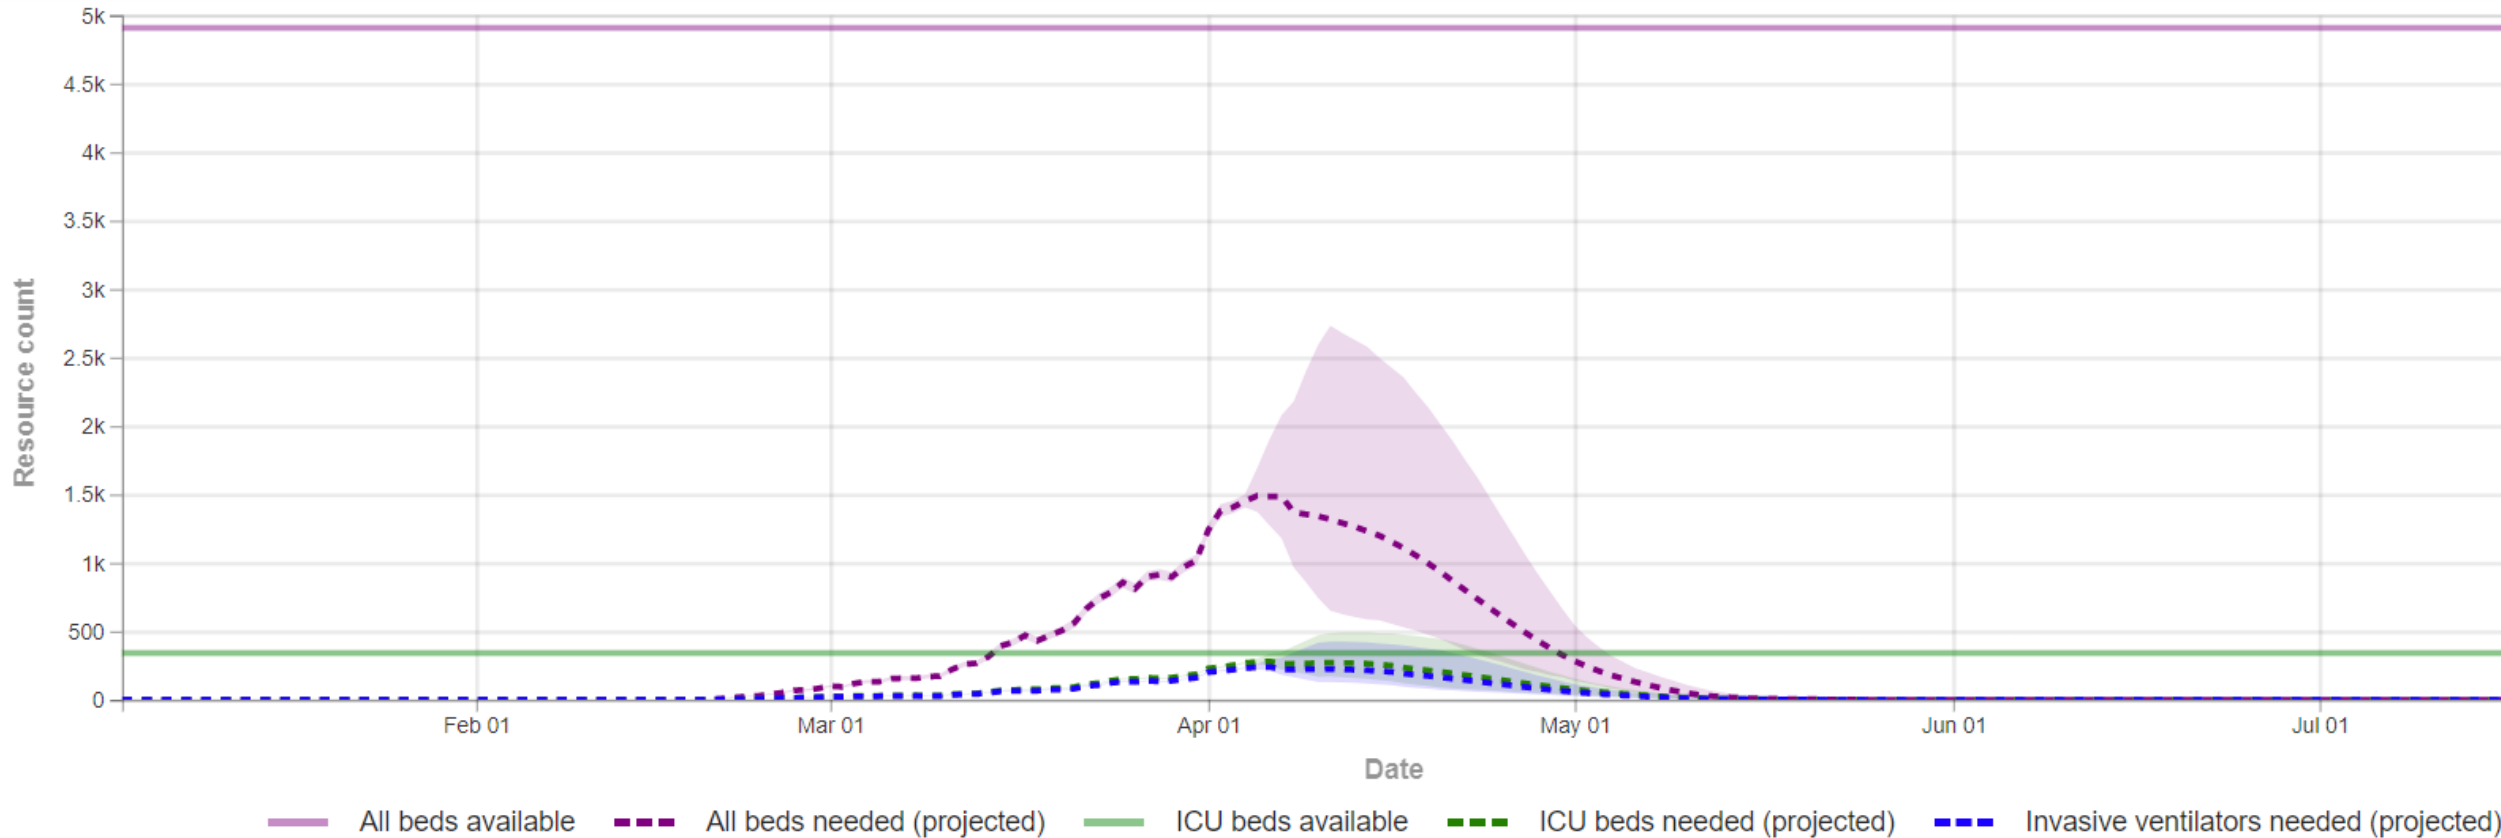

University of Washington IHME forecast

COVID-19 COVID-19 estimate downloads | covid19.healthdata.org/united-states-of-america/washington

Washington

All resources specific to COVID-19 patients.

Shaded areas indicate uncertainty ⓘ