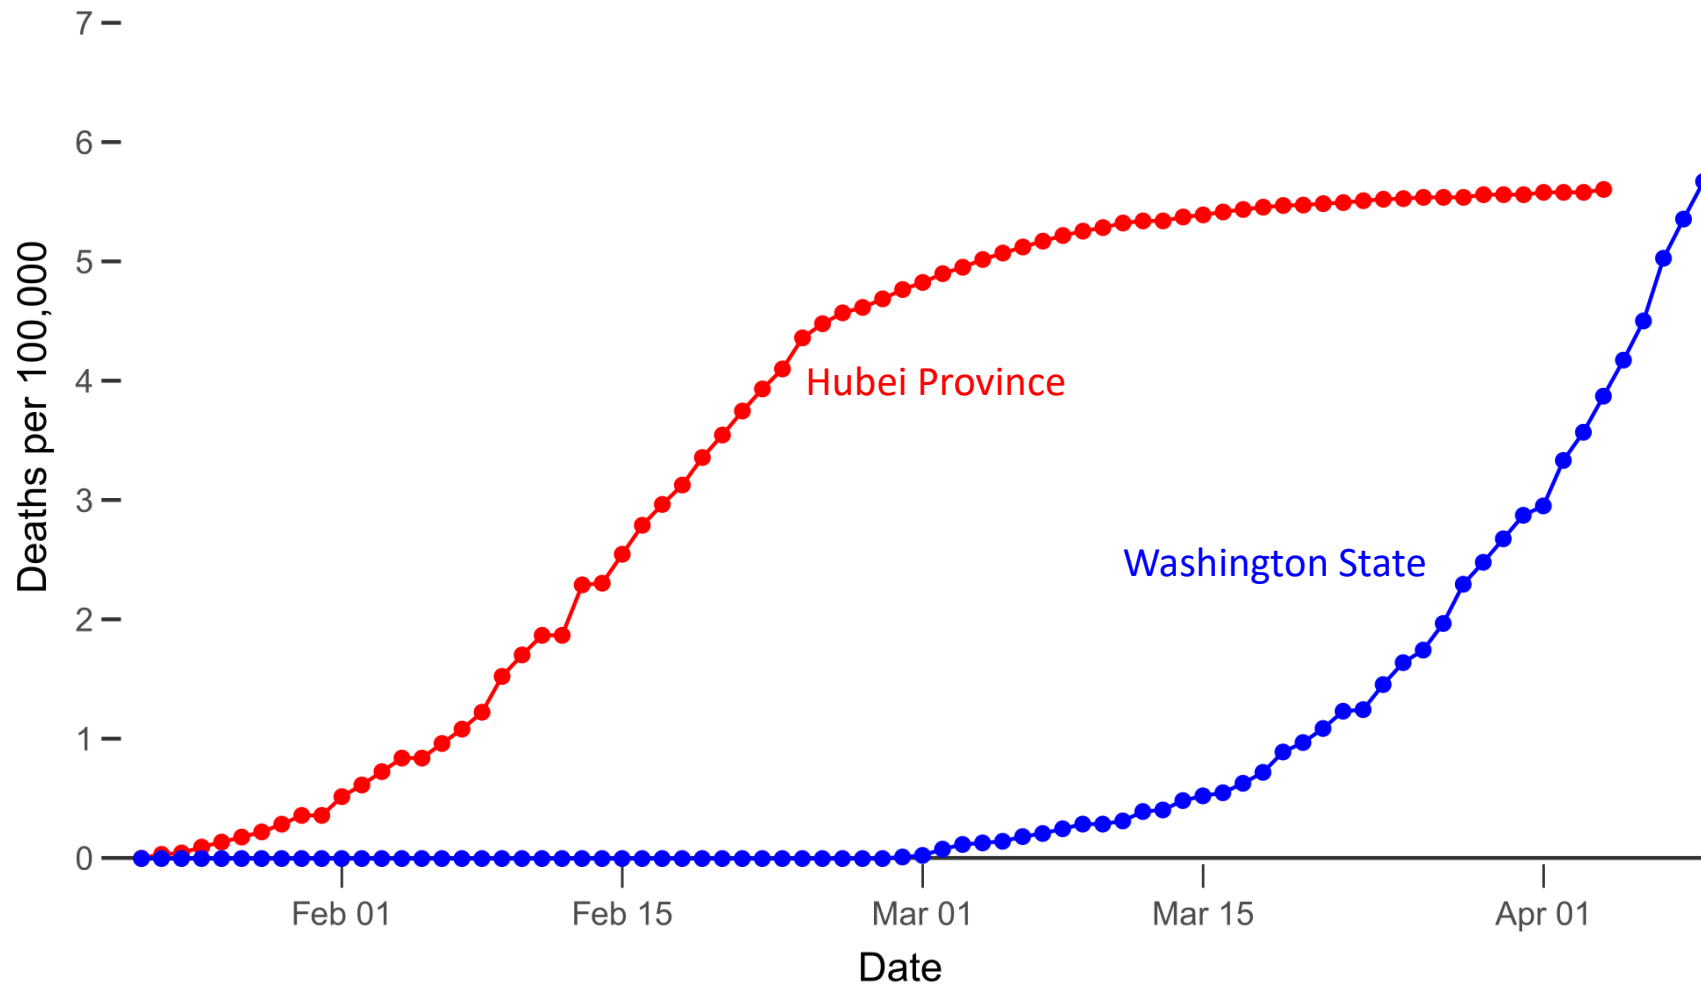

Using Wuhan to Predict Washington

presented by KAISER PERMANENTE