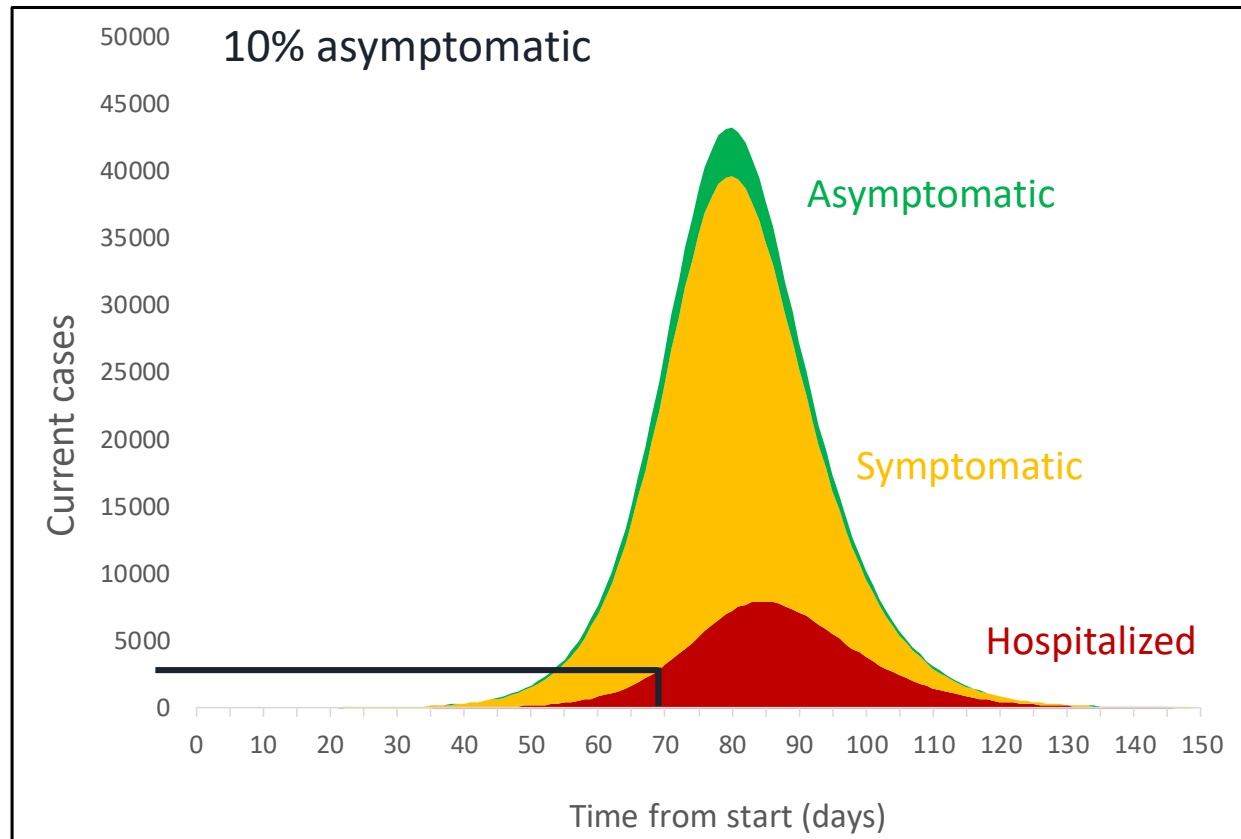

Susceptible

Exposed

Infectious

Recovered

$$\frac{dS}{dt} = B - \beta SI - \mu S$$

$$\frac{dE}{dt} = \beta SI - (\nu + \mu) E$$

$$\frac{dI}{dt} = \nu E - (\gamma + \mu + \delta) I$$

$$\frac{dR}{dt} = \gamma I - \mu R$$

Forecasting using mechanistic models

presented by KAISER PERMANENTE

Projected hospitalizations
Washington

COVID-19 Deaths in Washington State

presented by

First question: is SARS-CoV-2 is seasonal?

Question 2: How many asymptomatic infections? (Mock data)

COVID-19 Vaccine Trial at KPWA

- Sponsored by National Institutes of Health
- Vaccine made by Moderna Therapeutics
- Vaccine does not include any parts of the virus – can't cause infection
- Study started with people age 18 to 55
- May soon add people age 56+
- This is “Phase 1” —testing safety and immune response
- Effectiveness will be tested later
- Trial will take 14 months. Why so long? So we can assess safety and effectiveness before distributing to millions of healthy people.