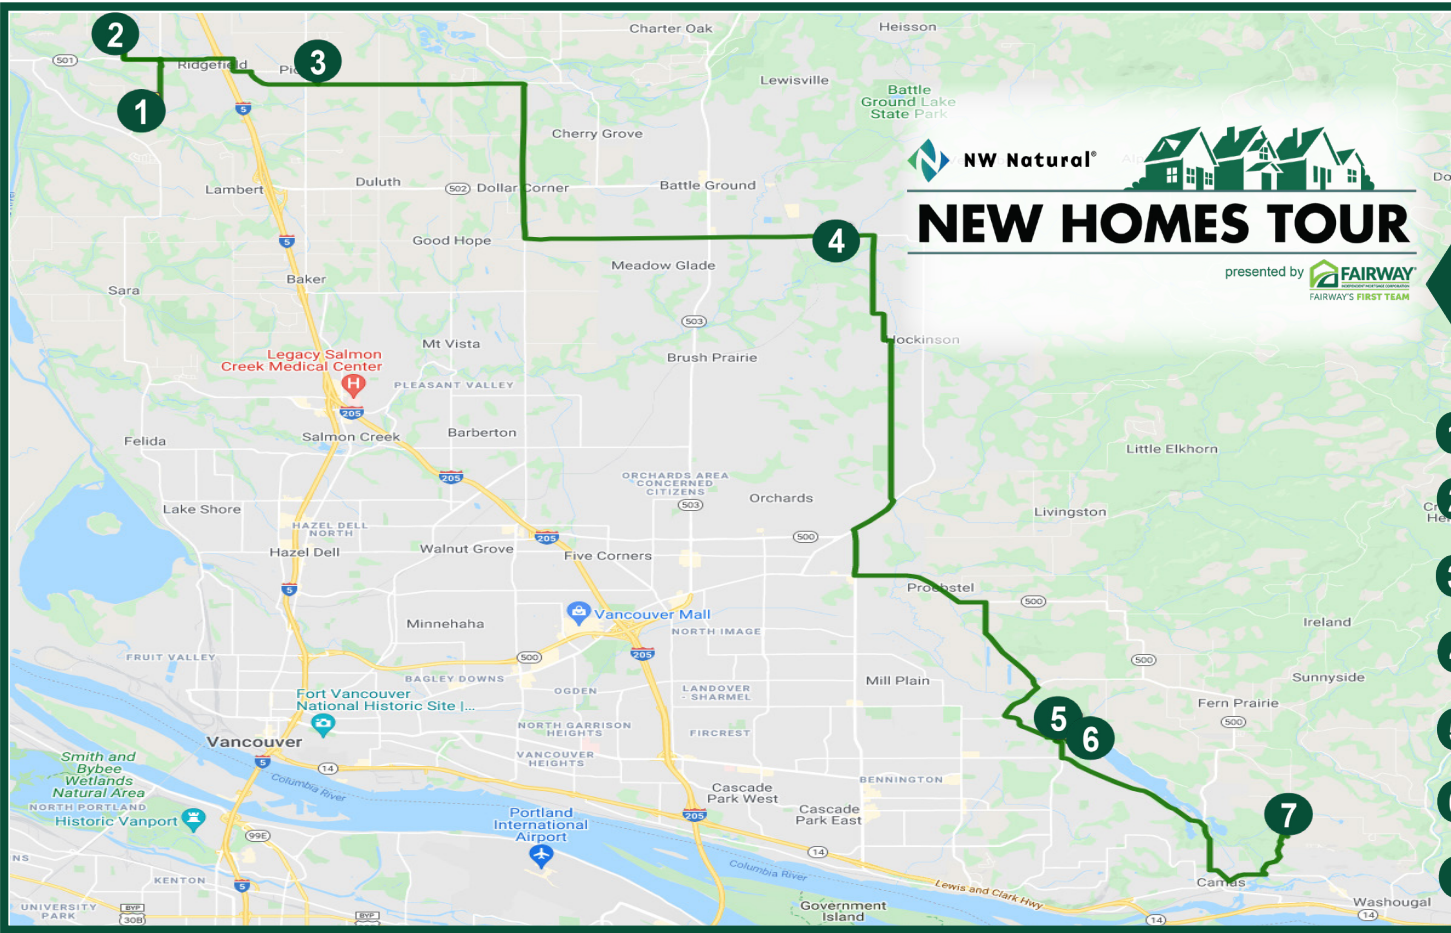

June 5-6 & 12-13

11 AM - 5 PM

For Google Map & Driving Directions, visit
www.TheNewHomesTour.com

NEW HOMES TOUR

presented by FAIRWAY
FAIRWAY'S FIRST TEAM

- 1 4023 S Hay Field Circle RIDGEFIELD
- 2 565 N 32nd Court RIDGEFIELD
- 3 912 S 88th Avenue RIDGEFIELD
- 4 2704 SE 25th Avenue BATTLE GROUND
- 5 6325 NW Lambert Lane CAMAS
- 6 3428 NW McMaster Drive CAMAS
- 7 901 W Magnolia Loop WASHOUGAL